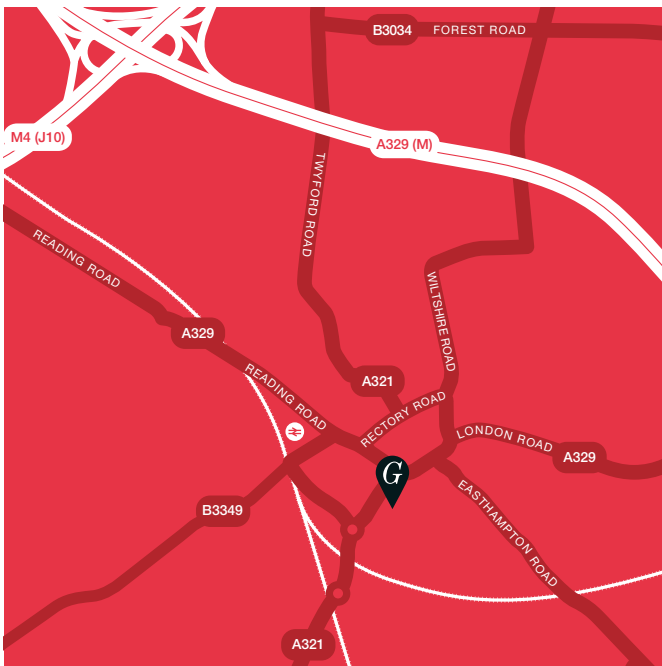

...Gasp!

Directions.

HOW TO FIND US.

BY ROAD FROM THE M4

Exit at J10 and join the A329(M)
At the Coppid Beech Roundabout exit to the A329 Wokingham
Turn left onto Easthampstead Road, Crowthorne
Turn right into Denton Road
Turn left onto Sturges Road
Enter Cockpit Path pay & display car park

FROM THE M3

Exit at J3 and join the A322 towards Bracknell
Go over four roundabouts
Join A329 Berkshire Way
Go through two roundabouts
Join A329/B3408 towards Wokingham/Binfield
At the roundabout take the first exit onto London Road/A329
Turn left into Easthampstead Road in approx. 1.5m
Turn right into Denton Road
Turn left onto Sturges Road
Enter Cockpit Path pay & display car park

PARKING

After entering Cockpit Path car park the second turning on the right leads to the back of the Red Lion pub. Our car park is here. (You should see our signage). **Please remember to display supplied permit.**

From our car park, head down the alleyway alongside the Red Lion pub onto Market Place.

Turn left, walk past Ladbrokes and enter ...Gasp! via the shared entrance with The Eye People Opticians.

BY TRAIN

Wokingham station is approximately 1 mile from our office. South West Trains operate services between London Waterloo and Reading (via Wokingham). These run every 30 minutes Monday to Saturday, and every 60 minutes on Sundays.