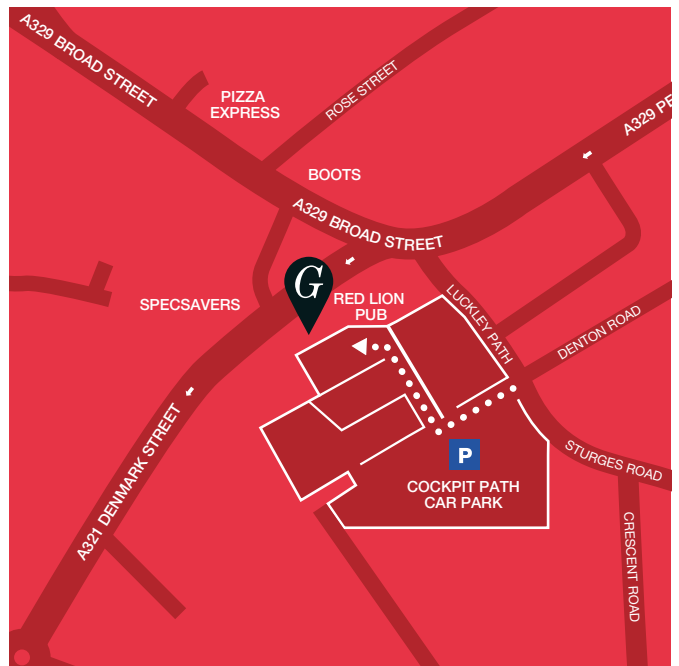

...Gasp!

Directions.

HOW TO FIND US.

BY ROAD FROM THE M4

Exit at J10 and join the A329(M)
At the Coppid Beech Roundabout exit to the A329 Wokingham
Turn left onto Easthampstead Road, Crowthorne
Turn right into Denton Road
Turn left onto Sturges Road
Enter Cockpit Path pay & display car park

FROM THE M3

Exit at J3 and join the A322 towards Bracknell
Go over four roundabouts
Join A329 Berkshire Way
Go through two roundabouts
Join A329/B3408 towards Wokingham/Binfield
At the roundabout take the first exit onto London Road/A329
Turn left into Easthampstead Road in approx. 1.5m
Turn right into Denton Road
Turn left onto Sturges Road
Enter Cockpit Path pay & display car park

PARKING

After entering Cockpit Path car park the second turning on the right leads to the back of the Red Lion pub. Our car park is here. (You should see our signage). **Please remember to display supplied permit.**

From our car park, head down the alleyway alongside the Red Lion pub onto Market Place.

Turn left, walk past Ladbrokes and enter ...Gasp! via the shared entrance with The Eye People Opticians.

BY TRAIN

Wokingham station is approximately 1 mile from our office. South West Trains operate services between London Waterloo and Reading (via Wokingham). These run every 30 minutes Monday to Saturday, and every 60 minutes on Sundays.